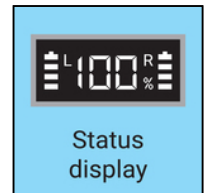

Die Sandberg Wireless Earbuds ANC+ENC sorgen für ein tolles Audioerlebnis mit erweiterten Funktionen und sind damit eine hervorragende Wahl, wenn Sie auf der Suche nach hoher Klangqualität und Komfort sind. Diese eleganten Ohrhörer verfügen über ein Display auf dem Gehäuse, welches den Akkustatus in Prozent anzeigt. So sind Sie in puncto Energiereserve stets auf dem aktuellen Stand. Dank der aktiven Geräuschunterdrückung (ANC) und der Unterdrückung von Umgebungsgeräuschen (ENC) genießen Sie eine einwandfreie Klangqualität ohne äußere Einflüsse, die den Klang stören. Mithilfe der Bluetooth-Konnektivität ist eine spielend leichte Verbindung mit Ihren Geräten gegeben, und das mitgelieferte Ladeetui sorgt dafür, dass Ihre Ohrhörer immer einsatzbereit sind. Die kabellosen ANC+ENC-Ohrhörer sitzen bequem und unauffällig in den Ohren und lassen sich einfach über USB aufladen.